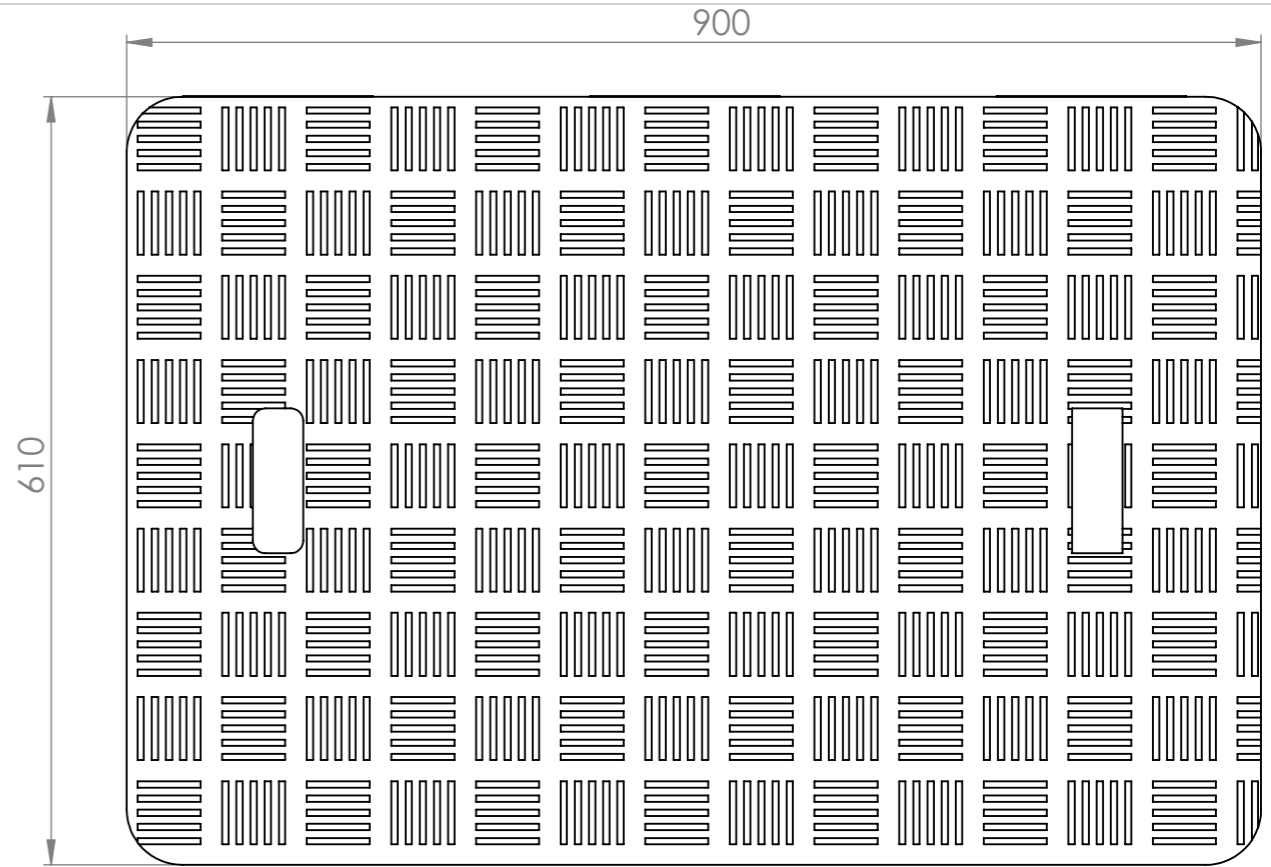

Lifting Slots

900

610

3mm Tread

4

20

A

115

Date: 06/10/2016

Revision No. A

Finish: N/A

Pyramid Cover

DRAWING NUMBER:

Scale: NTS

Drawing Sheet Size: A3