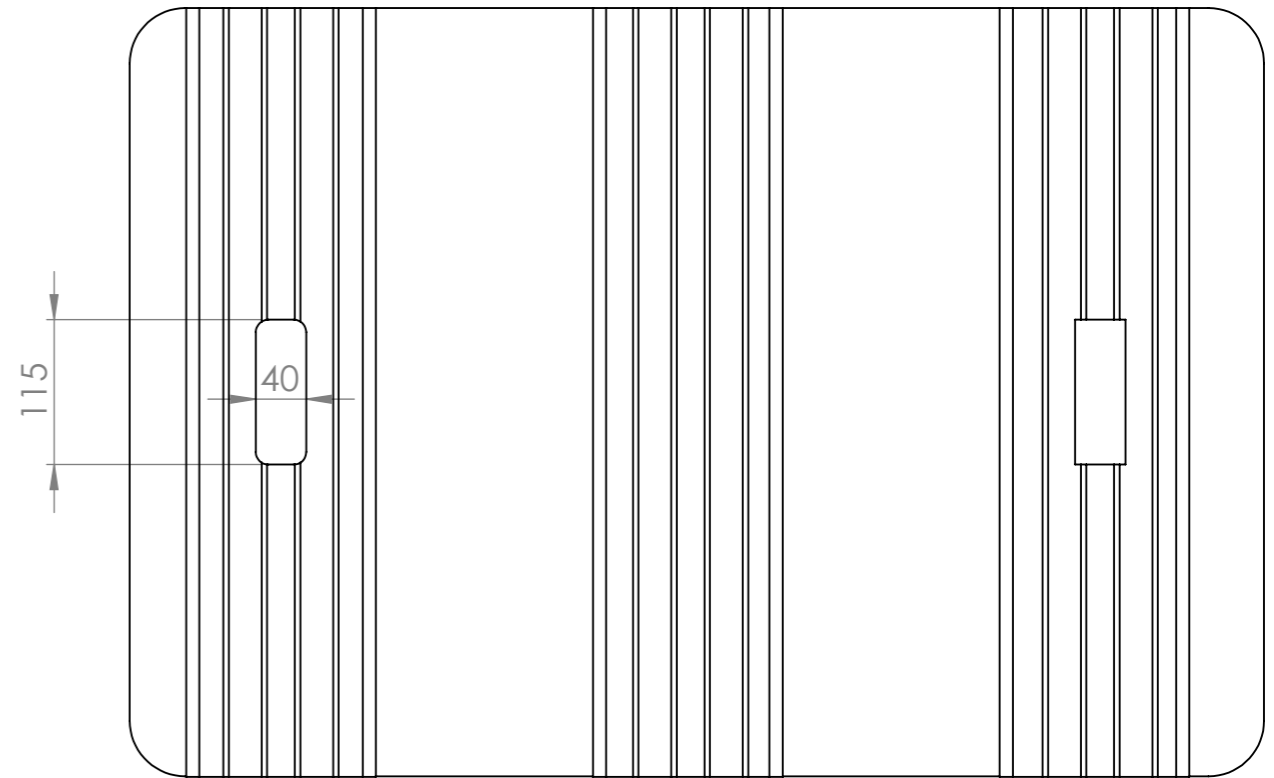

Lifting Slots

900

610

3mm Tread

4

20

A

115

Date: 06/10/2016

Revision No. A

Finish: N/A

Pyramid Cover

DRAWING NUMBER:

Scale: NTS

Drawing Sheet Size: A3